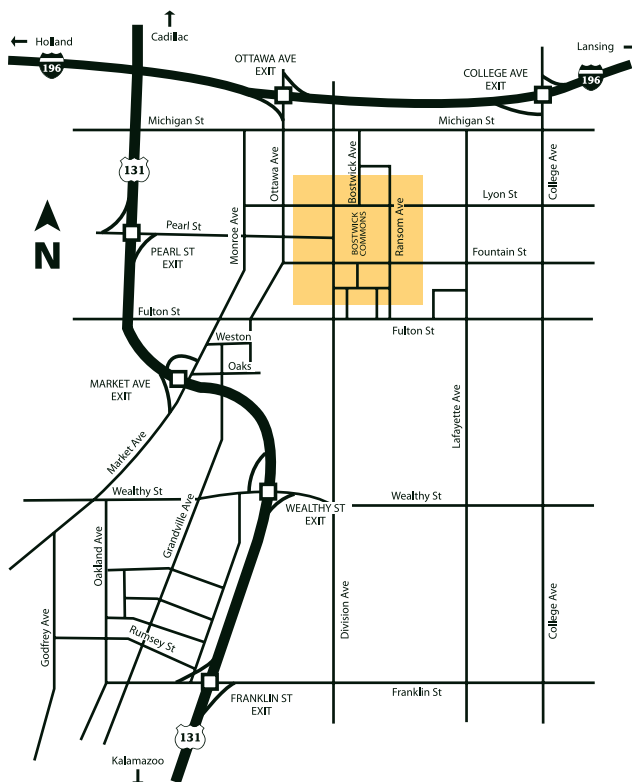

### From the north (Cadillac)

Head south on US-131. Take I-196 East toward Lansing. Exit at College Avenue (exit 78). Turn right onto College Avenue, then turn right (west) onto Lyon Street. The Ford Fieldhouse will be on your right, at the corner of Lyon Street and Bostwick Avenue.

### From the south (Kalamazoo)

Head north on US-131. Exit at Wealthy Street (exit 84-A) and turn right on to Wealthy Street. Take Wealthy Street to Lafayette Avenue. Turn left onto Lafayette Avenue. Go to Lyon Street; turn left on Lyon Street. The Ford Fieldhouse will be on your right, at the corner of Lyon Street and Bostwick Avenue.

### From the west (Holland)

Take I-196 east. Exit at College Avenue (exit 78). Turn right onto College Avenue, then turn right (west) onto Lyon Street. The Ford Fieldhouse will be on your right, at the corner of Lyon Street and Bostwick Avenue.

### From the east (Lansing, Detroit)

Head west on I-96. Next take I-196 west towards downtown Grand Rapids/Holland. Exit at College Avenue (exit 78). Turn left onto College Avenue, then turn right (west) onto Lyon Street. The Ford Fieldhouse will be on your right at the corner of Lyon Street and Bostwick Avenue.